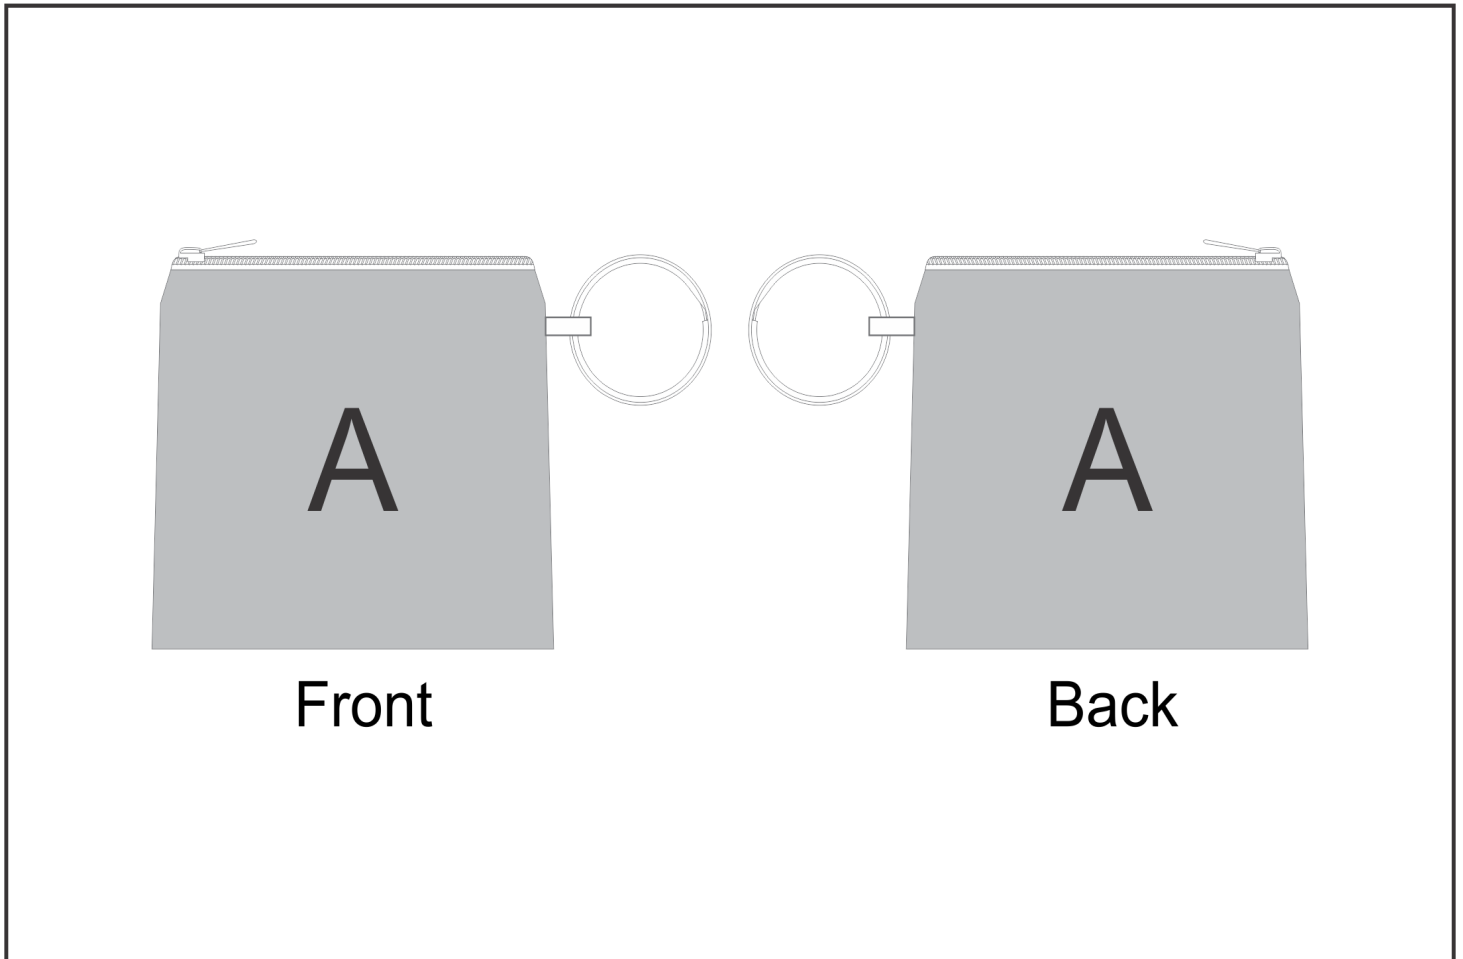

## Need to know:

Includes 1-Position Sublimation (setup fees apply)

- Please Note: We cannot guarantee 100% logo Alignment on all Brandable Panels.

## Branding Options:

| Position | Branding Method (Branding Code) | No. of Colours | Dimension               |
|----------|---------------------------------|----------------|-------------------------|
| A        | Custom Sublimation A (CPSUB-A)  | Full Colour    | 160mm wide x 250mm high |